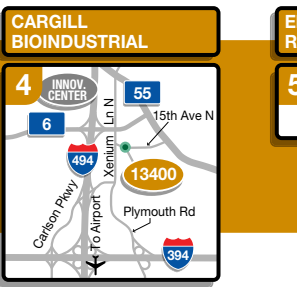

Twin Cities Locations

COUNTRY INN & SUITES BY RADISSON 210 Carlson Pkwy Plymouth, MN 55447	HOLIDAY INN EXPRESS & SUITES - ROGERS 20930 135th Ave. North Rogers, MN 55374
CROWNE PLAZA HOTEL MINNEAPOLIS WEST 3131 Campus Drive Plymouth, MN 55441	SHERATON MINNEAPOLIS WEST 12201 Ridgedale Drive Minnetonka, MN 55305
DOUBLETREE HILTON BLOOMINGTON 7800 Normandale Blvd Minneapolis, MN 55439	SPRINGHILL SUITES MPLS WEST - SLP 5901 Wayzata Blvd St Louis Park, MN 55416
DOUBLETREE HILTON MPLS PARK PLACE 1500 Park Place Blvd Minneapolis, MN 55416	TOWNEPLACE SUITES MPLS WEST - SLP 1400 Zarthan Ave. South St Louis Park, MN 55416
HAMPTON INN SUITES MPLS W MINNETONKA 10600 Wayzata Blvd Minnetonka, MN 55305	THE HOTEL LANDING 925 Lake Street Wayzata, MN 55391
HOLIDAY INN EXPRESS HOTEL & SUITES MTKA 10985 Red Circle Dr Minnetonka, MN 55343	PREFERRED HOTELS

15407 McGinty Road West
Wayzata, MN 55391
 (To:) Take 494 to exit 17 (Minnetonka Blvd) West to McGinty Rd W - Take McGinty through 3-way stop to the Office Center.

14800 28th Ave N
Plymouth, MN 55447
 (To:) Take 494 to exit 21 Hwy 6 West - right at Niagara Ln N - go to 28th Ave N - Location on left.

14305 21st Ave N
Plymouth, MN 55447
 (To:) Take 494 to exit 21 Hwy 6 West - right at Fernbrook Ln N - go to 21st Ave N - Location on left.

13400 15th Ave N, SUITE B
Plymouth, MN 55441
 (To:) Take 494 to exit 21 Hwy 6 East - right at Xenium Ln N - left to 15th Ave N - Location on left.

ENGINEERING R&D LAB

5 12111 Lynn Ave
 Savage, MN 55378

(To:) **MSP: Lindbergh Terminal**
 494 to exit 1A Hwy 5 East to St. Paul to MAIN terminal exit

(To:) **Corporate Hangar 7: 6905 34th Ave S**
Minneapolis, MN 55450
 494 to exit 1B 34th Ave S - North to Hangar 7.