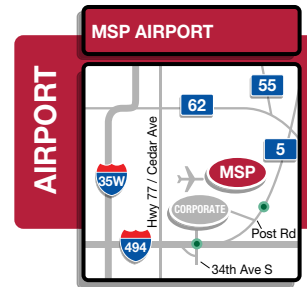

Twin Cities Locations

COUNTRY INN & SUITES BY RADISSON 210 Carlson Pkwy Plymouth, MN 55447	HOLIDAY INN EXPRESS & SUITES - ROGERS 20930 135th Ave. North Rogers, MN 55374
CROWNE PLAZA HOTEL MINNEAPOLIS WEST 3131 Campus Drive Plymouth, MN 55441	SHERATON MINNEAPOLIS WEST 12201 Ridgedale Drive Minnetonka, MN 55305
DOUBLETREE HILTON BLOOMINGTON 7800 Normandale Blvd Minneapolis, MN 55439	SPRINGHILL SUITES MPLS WEST - SLP 5901 Wayzata Blvd St Louis Park, MN 55416
DOUBLETREE HILTON MPLS PARK PLACE 1500 Park Place Blvd Minneapolis, MN 55416	TOWNEPLACE SUITES MPLS WEST - SLP 1400 Zarthan Ave. South St Louis Park, MN 55416
HAMPTON INN SUITES MPLS W MINNETONKA 10600 Wayzata Blvd Minnetonka, MN 55305	THE HOTEL LANDING 925 Lake Street Wayzata, MN 55391
HOLIDAY INN EXPRESS HOTEL & SUITES MTKA 10985 Red Circle Dr Minnetonka, MN 55343	PREFERRED HOTELS

15407 McGinty Road West
Wayzata, MN 55391
 (To:) Take 494 to exit 17 (Minnetonka Blvd) West to McGinty Rd W - Take McGinty through 3-way stop to the Office Center.

14800 28th Ave N
Plymouth, MN 55447
 (To:) Take 494 to exit 21 Hwy 6 West - right at Niagara Ln N - go to 28th Ave N - Location on left.

14305 21st Ave N
Plymouth, MN 55447
 (To:) Take 494 to exit 21 Hwy 6 West - right at Fernbrook Ln N - go to 21st Ave N - Location on left.

13400 15th Ave N, SUITE B
Plymouth, MN 55441
 (To:) Take 494 to exit 21 Hwy 6 East - right at Xenium Ln N - left to 15th Ave N - Location on left.

ENGINEERING R&D LAB

5 12111 Lynn Ave
 Savage, MN 55378

(To:) **MSP: Lindbergh Terminal**
 494 to exit 1A Hwy 5 East to St. Paul to MAIN terminal exit

(To:) **Corporate Hangar 7: 6905 34th Ave S**
Minneapolis, MN 55450
 494 to exit 1B 34th Ave S - North to Hangar 7.